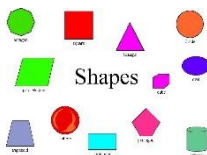

1, 2

3, 4

Learning of the Week

At Shadwell Childcare, we aim to support our children's learning in lots of different ways. We have a weekly routine in Sunflower and Bluebell Room, which we do at carpet time, and also integrate into our play time, where we focus on a phonic sound and maths element each week.

In addition to this we also have a Book and Song of the week which may be linked to the phonics or maths, a special event or simply following the children's interests!

"Sound of the Week"

We encourage children to learn the NAME of an alphabet letter (e.g. Ss is called "ess") and the SOUND it makes ("sssss" like a snake!) Each week we encourage you to look for things at home that begin with the Sound of the Week and either bring them into nursery or take a photo for us to share.

"Maths of the Week"

This could be a number, shape, colour or pattern to help the children learn about the whole spectrum of mathematical ideas. Again, we encourage you to search at home or on your walkabouts for things related to the Maths of the Week.